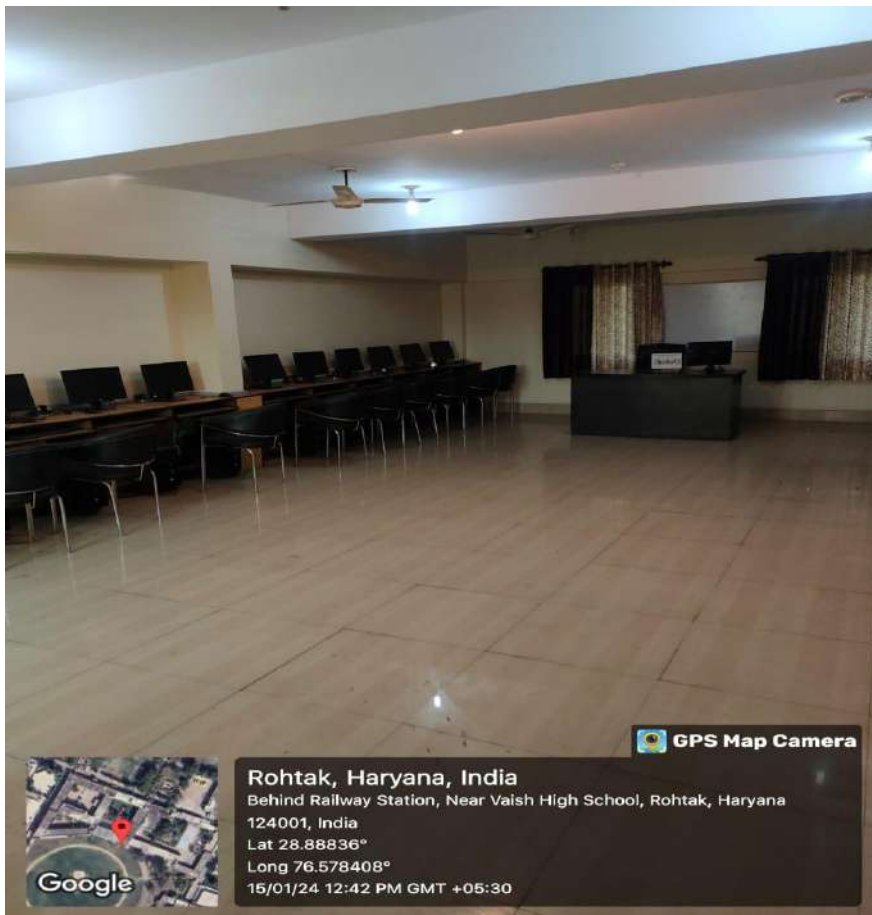

Front View of the college

Principal Office

Library

Computer Lab

Conference Hall

Admin Office

Playground

Sports Room

Staff Room

IQAC Cell

Language Lab

Maths Lab

Management Room

Multipurpose Hall

Rohtak, Haryana, India
1476/29, Hari Nagar, Rohtak, Haryana 124001, India
Lat 28.8887°
Long 76.578698°
16/01/24 10:58 AM GMT +05:30

Classroom

Rohtak, Haryana, India
Behind Railway Station, Near Vaish High School, Rohtak, Haryana
124001, India
Lat 28.88821°
Long 76.578493°
16/01/24 10:53 AM GMT +05:30

Classroom

Science Section

Girls Common Room

Art & Craft Room

Boys Common Room

Canteen

Generator Room

Assembly Hall

Guard Room

Smart Classroom

Psycho Lab